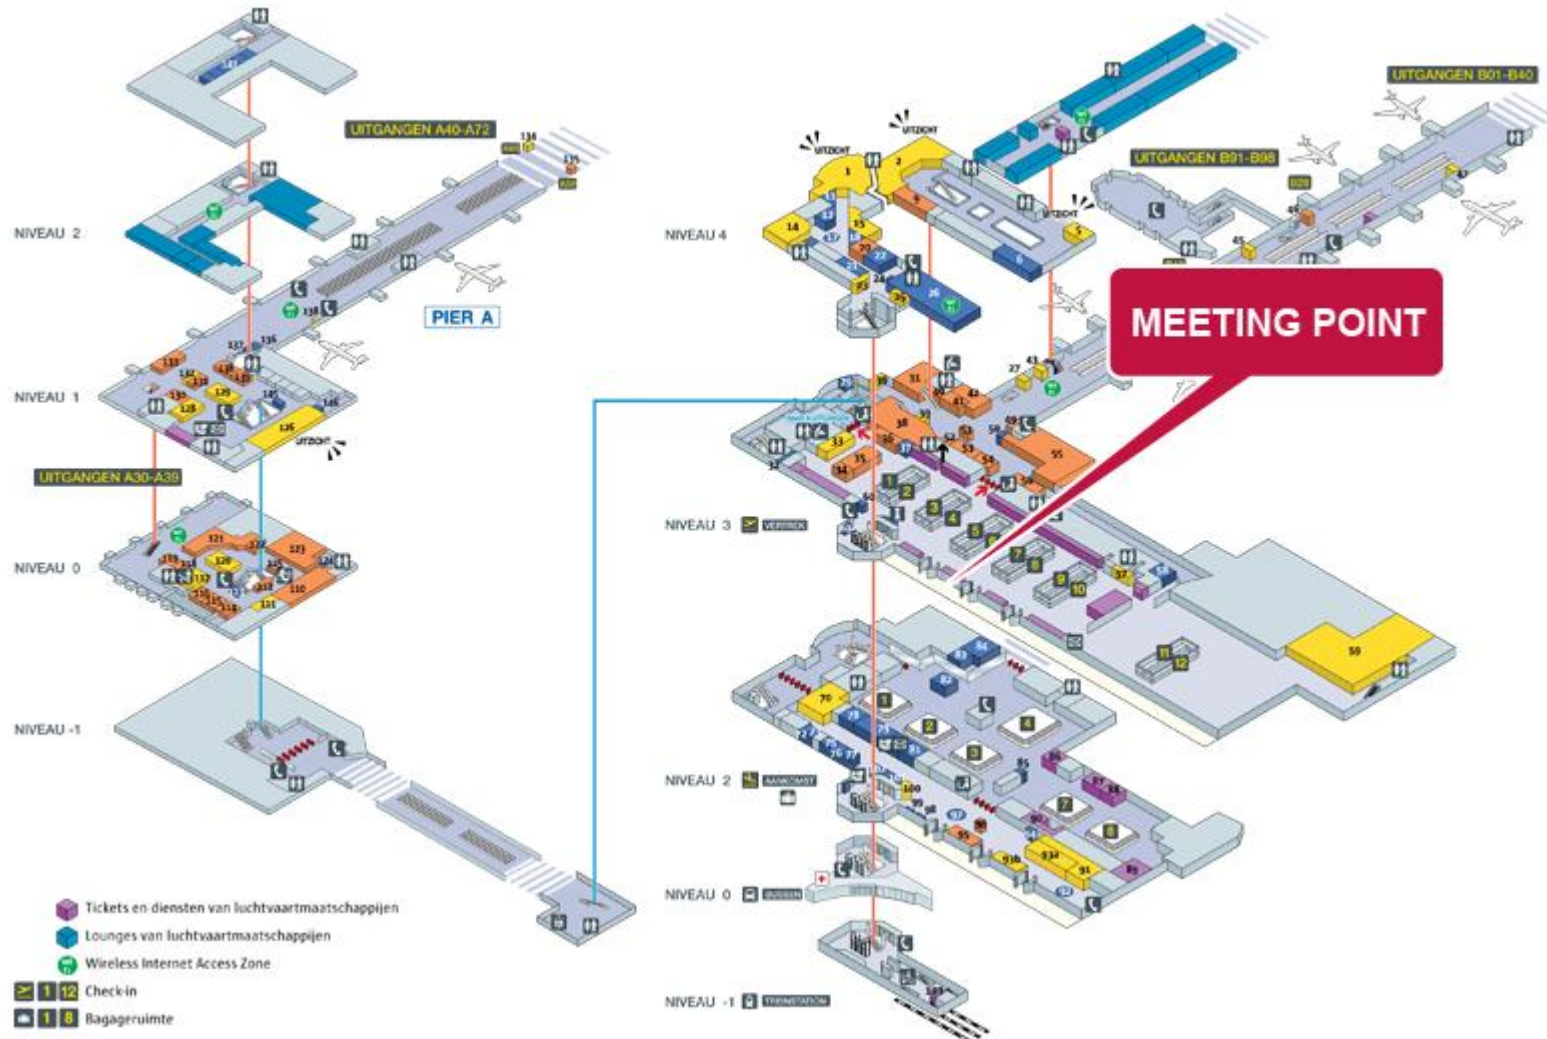

Kleijer Vervoersdiensten b.v Ede Brussel Airport

Als u onze chauffeur of uw naambordje niet kunt vinden bij het Meeting Point, bel dan: 00 31 318 611 611 (of +31 318 611 611). Onze centralist zal u verder van dienst zijn. Ga niet 'zwerven' door de luchthaven, maar blijf in de buurt van het Meeting Point.

If you can't find our driver at the Meeting Point, please contact us by phone: 00 31 318 611 611 (or +31 318 611 611).

Our dispatcher will give you some further instructions. Please don't walk around, stay near the Meeting Point.

[Naar de site van Brussels Airport](#)