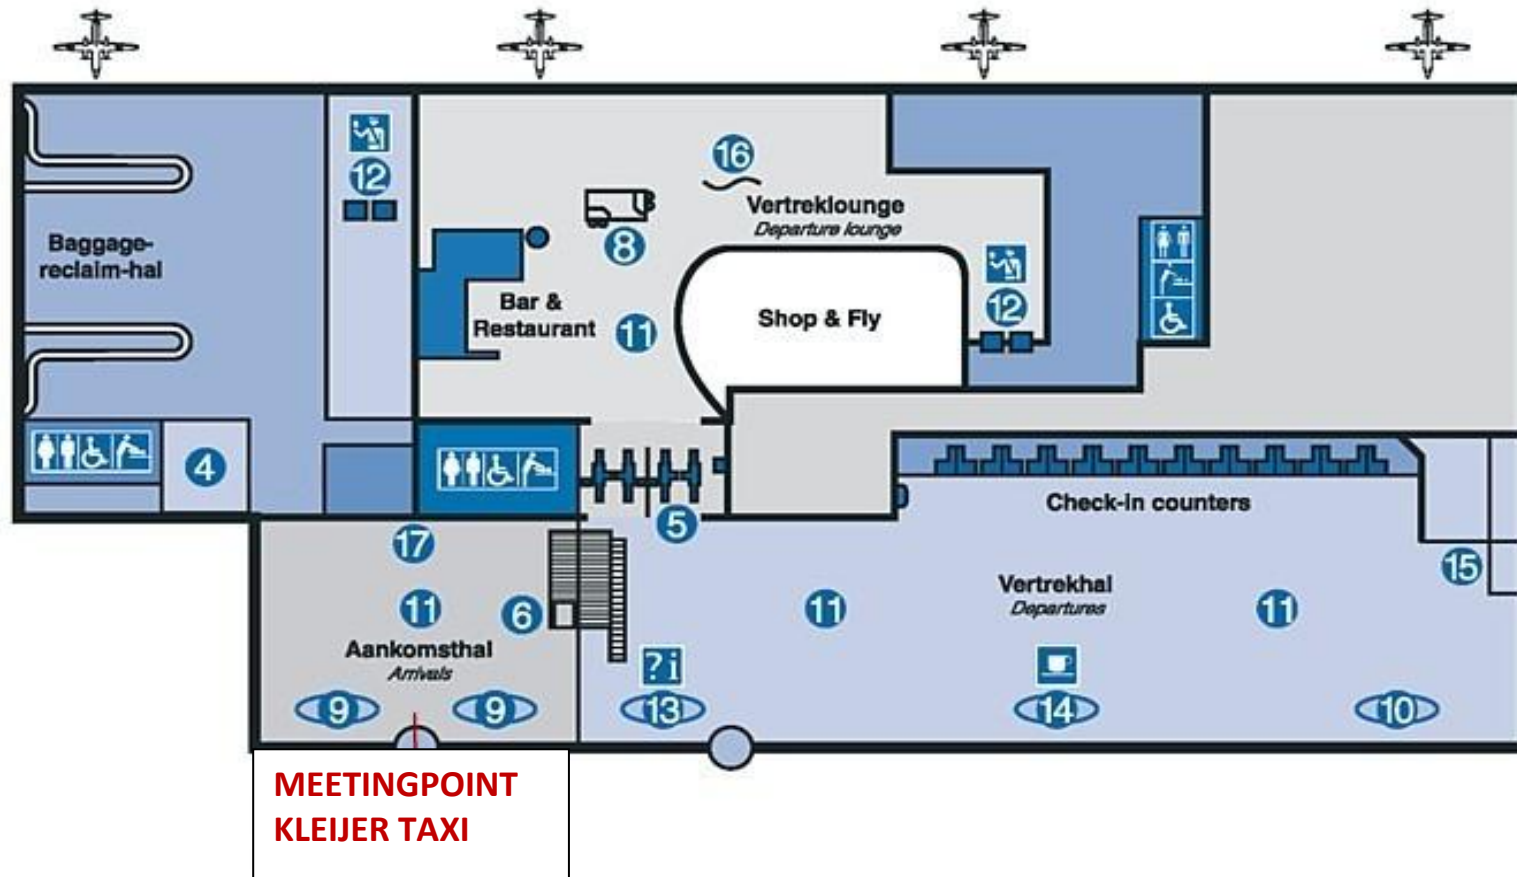

Kleijer Vervoersdiensten b.v Ede Eindhoven Airport

Als u onze chauffeur of uw naambordje niet kunt vinden bij het Meeting Point, bel dan even: 0318-611 611. Onze centralist zal u verder van dienst zijn. Ga niet 'zwerven' door de luchthaven, maar blijf in de buurt van het Meeting Point.

If you can't find our driver at the Meeting Point, please contact us by phone: 0318-611 611 (or +31 318 611 611). Our dispatcher will give you some further instructions. Please don't walk around, stay near the Meeting Point.

➤ [naar de site van Eindhoven Airport](#)